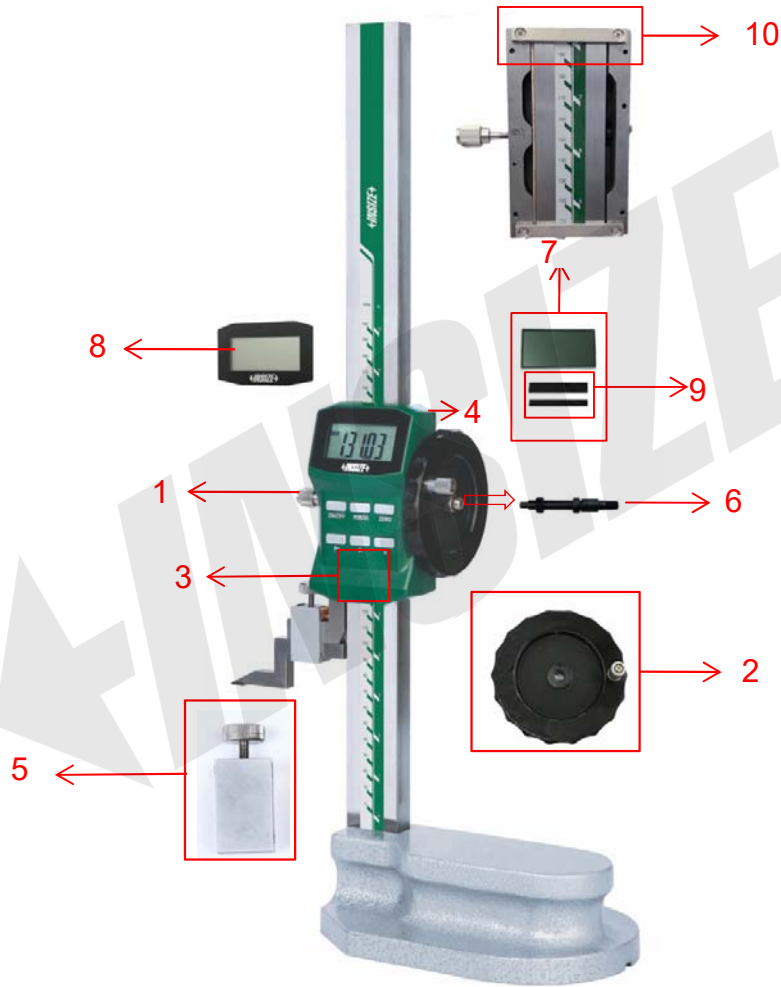

## Spare parts for digital height gage 1156

Part NO.	Code	Description
1	SP-LOCK SCREW-1156-300	Lock screw for 1156-300
	SP-LOCK SCREW-1156-600	Lock screw for 1156-600
2	SP-HANDLE-1156	Handle wheel
3	SP-BATTERY COVER-1156	Battery cover
4	SP-CHIP-1156	Chip for 1156 series
5	SP-CLAMP-1151-1	Clamp for 1156-300/-600
6	SP-1156-DRIVING GEAR	Driving gear for 1156 handle wheel
7	SP-DISPLAY SCREEN-1156	Display screen for 1156 series(include rubber strip)
8	SP-GLASS-1156	Glass for 1156
9	SP-RUBBER STRIP-1156	Rubber strip for 1156
10	SP-PLATE-1156-300	Plate for 1156-300/600( not include the screw)