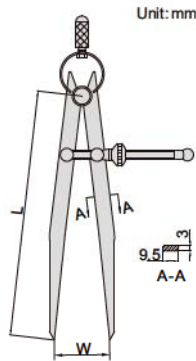

SPRING DIVIDERS

- Made of carbon steel
- Hardened points

7260-150

Code	Size (L)	Range (W)
7260-150	150mm	0-150mm
7260-200	200mm	0-210mm
7260-250	245mm	0-260mm
7260-300	300mm	0-320mm

DIVIDERS

- Made of carbon steel
- Hardened points

7247-150

Code	Size (L)	Range (W)	(mm)	
			a	b
7247-150	150mm	0-140mm	8.5	7
7247-200	200mm	0-190mm	10	7
7247-300	300mm	0-290mm	12	7

MEASURING TAPES

EG II

7140-5

Code	Range	Graduation	Width of tape A	(mm)	
				W	H
7140-3	0-3m	1mm	16mm	28	62
7140-5	0-5m	1mm	19mm	30	68
7140-8	0-8m	1mm	25mm	38	78

WOODEN FOLDING RULE

- 10 sections
- Graduation on both sides

7124-210

Code	Range	Graduation
7124-210	2m	1mm