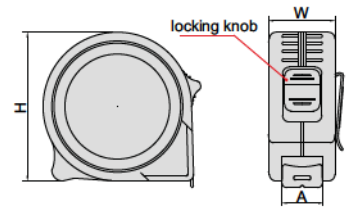

SPRING DIVIDERS

- Made of carbon steel
- Hardened points

7260-150

Code	Size (L)	Range (W)
7260-150	150mm	0-150mm
7260-200	200mm	0-210mm
7260-250	245mm	0-260mm
7260-300	300mm	0-320mm

DIVIDERS

- Made of carbon steel
- Hardened points

7247-150

Code	Size (L)	Range (W)	(mm)	
			a	b
7247-150	150mm	0-140mm	8.5	7
7247-200	200mm	0-190mm	10	7
7247-300	300mm	0-290mm	12	7

MEASURING TAPES

EG II

7140-5

Code	Range	Graduation	Width of tape A	(mm)	
				W	H
7140-3	0-3m	1mm	16mm	28	62
7140-5	0-5m	1mm	19mm	30	68
7140-8	0-8m	1mm	25mm	38	78

WOODEN FOLDING RULE

- 10 sections
- Graduation on both sides

7124-210

Code	Range	Graduation
7124-210	2m	1mm