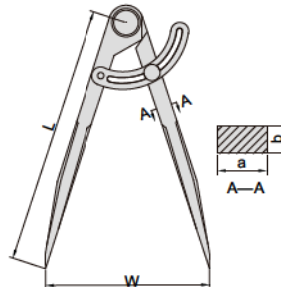

SPRING DIVIDERS

- Made of carbon steel
- Hardened points

7260-150

Code	Size (L)	Range (W)
7260-150	150mm	0-150mm
7260-200	200mm	0-210mm
7260-250	245mm	0-260mm
7260-300	300mm	0-320mm

DIVIDERS

- Made of carbon steel
- Hardened points

7247-150

Code	Size (L)	Range (W)	(mm)	
			a	b
7247-150	150mm	0-140mm	8.5	7
7247-200	200mm	0-190mm	10	7
7247-300	300mm	0-290mm	12	7

MEASURING TAPES

EG II

7140-5

Code	Range	Graduation	Width of tape A	(mm)	
				W	H
7140-3	0-3m	1mm	16mm	28	62
7140-5	0-5m	1mm	19mm	30	68
7140-8	0-8m	1mm	25mm	38	78

WOODEN FOLDING RULE

- 10 sections
- Graduation on both sides

7124-210

Code	Range	Graduation
7124-210	2m	1mm