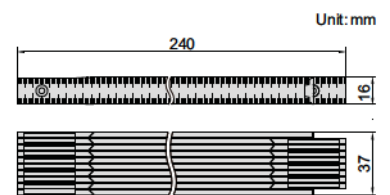

SPRING DIVIDERS

- Made of carbon steel
- Hardened points

7260-150

Code	Size (L)	Range (W)
7260-150	150mm	0-150mm
7260-200	200mm	0-210mm
7260-250	245mm	0-260mm
7260-300	300mm	0-320mm

DIVIDERS

- Made of carbon steel
- Hardened points

7247-150

Code	Size (L)	Range (W)	(mm)	
			a	b
7247-150	150mm	0-140mm	8.5	7
7247-200	200mm	0-190mm	10	7
7247-300	300mm	0-290mm	12	7

MEASURING TAPES

EG II

7140-5

Code	Range	Graduation	Width of tape A	(mm)	
				W	H
7140-3	0-3m	1mm	16mm	28	62
7140-5	0-5m	1mm	19mm	30	68
7140-8	0-8m	1mm	25mm	38	78

WOODEN FOLDING RULE

- 10 sections
- Graduation on both sides

7124-210

Code	Range	Graduation
7124-210	2m	1mm