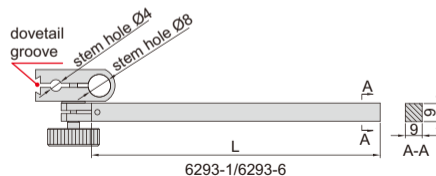

DIAL TEST INDICATOR HOLDERS

6293-1

6293-2

Code	Stem section	Stem length (L)
6293-1	9x9mm	100mm
6293-6	9x9mm	50mm
6293-2	Ø8mm	115mm

Unit: mm