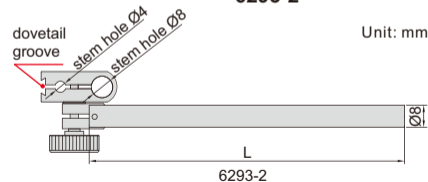

DIAL TEST INDICATOR HOLDERS

6293-1

6293-2

Code	Stem section	Stem length (L)
6293-1	9x9mm	100mm
6293-6	9x9mm	50mm
6293-2	Ø8mm	115mm

Unit: mm